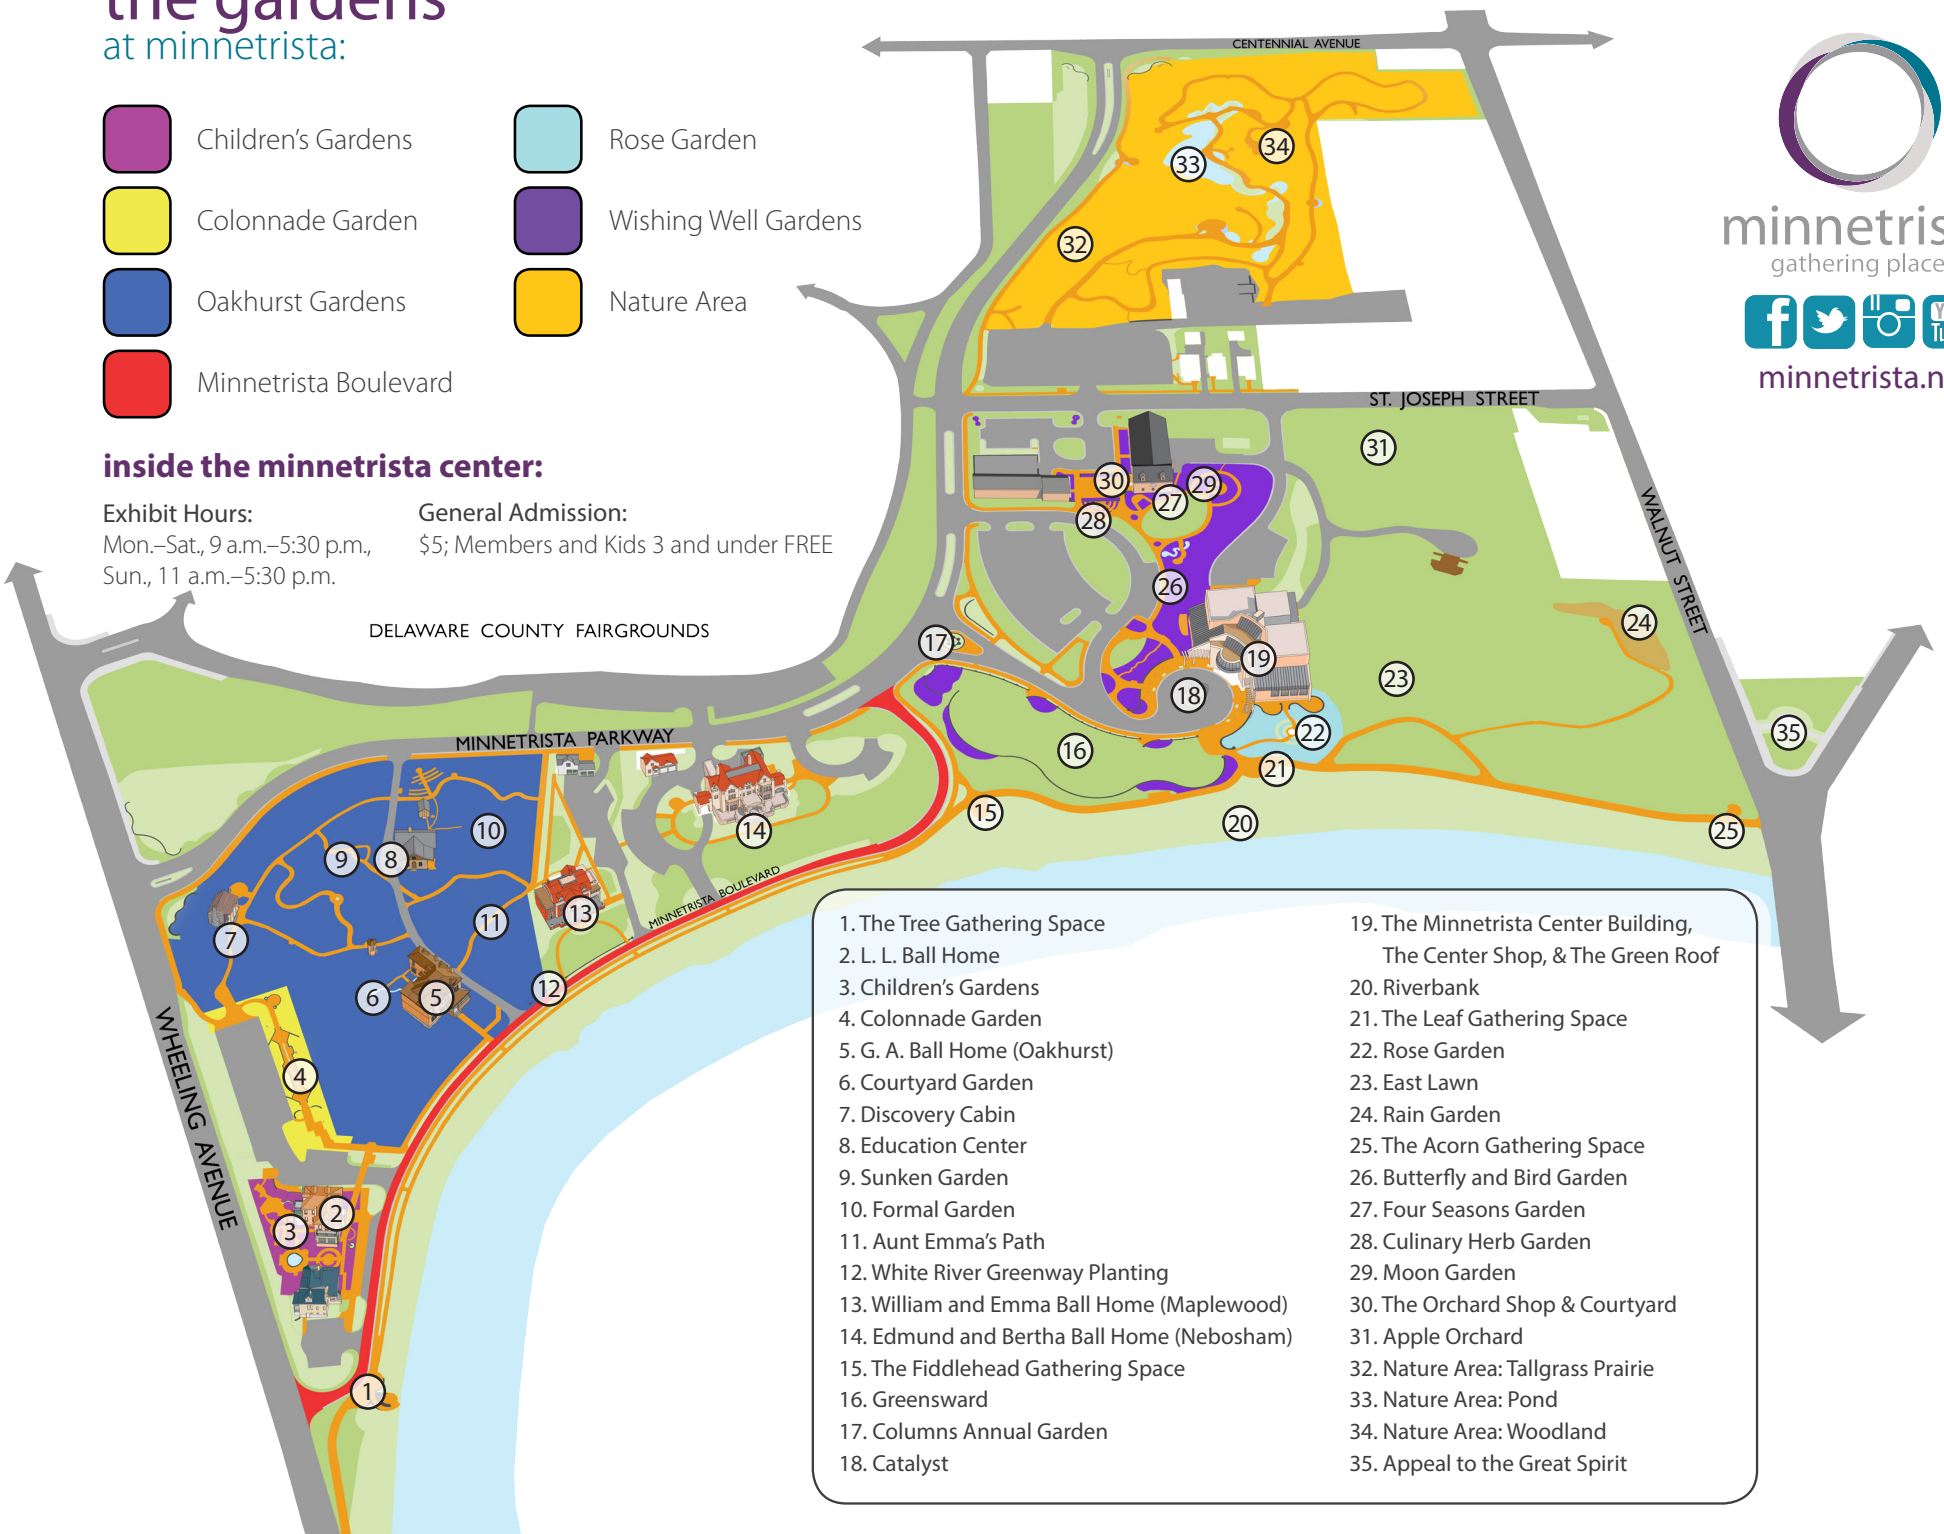

the gardens at minnetrista:

- Children's Gardens
- Colonnade Garden
- Oakhurst Gardens
- Minnetrista Boulevard
- Rose Garden
- Wishing Well Gardens
- Nature Area

inside the minnetrista center:

Exhibit Hours: Mon.–Sat., 9 a.m.–5:30 p.m.,
Sun., 11 a.m.–5:30 p.m.

General Admission: \$5; Members and Kids 3 and under FREE

minnetrista
gathering place

minnetrista.net

DELAWARE COUNTY FAIRGROUNDS

1. The Tree Gathering Space
2. L. L. Ball Home
3. Children's Gardens
4. Colonnade Garden
5. G. A. Ball Home (Oakhurst)
6. Courtyard Garden
7. Discovery Cabin
8. Education Center
9. Sunken Garden
10. Formal Garden
11. Aunt Emma's Path
12. White River Greenway Planting
13. William and Emma Ball Home (Maplewood)
14. Edmund and Bertha Ball Home (Nebosham)
15. The Fiddlehead Gathering Space
16. Greensward
17. Columns Annual Garden
18. Catalyst
19. The Minnetrista Center Building, The Center Shop, & The Green Roof
20. Riverbank
21. The Leaf Gathering Space
22. Rose Garden
23. East Lawn
24. Rain Garden
25. The Acorn Gathering Space
26. Butterfly and Bird Garden
27. Four Seasons Garden
28. Culinary Herb Garden
29. Moon Garden
30. The Orchard Shop & Courtyard
31. Apple Orchard
32. Nature Area: Tallgrass Prairie
33. Nature Area: Pond
34. Nature Area: Woodland
35. Appeal to the Great Spirit